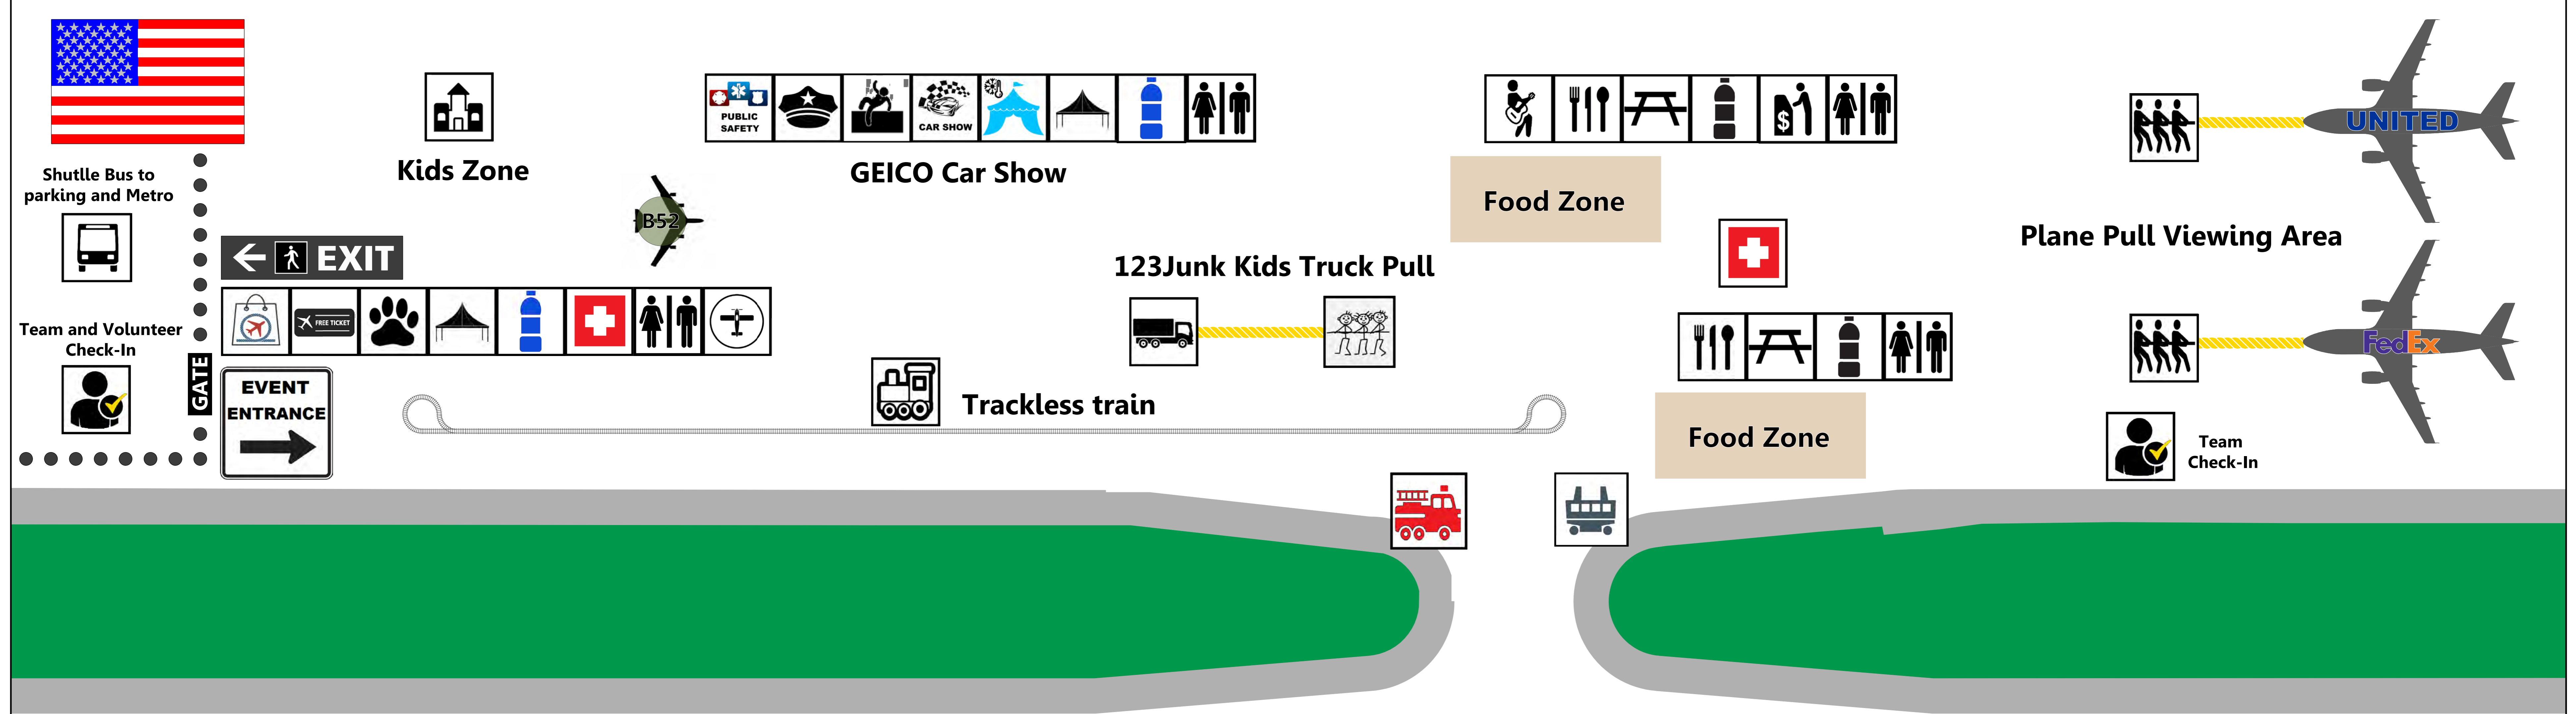

FAMILY LOUDOUN MUTUAL INSURANCE COMPANY abc 7 ON YOUR SIDE NEWS 8 CHANNEL 8 THE WESTIN WASHINGTON DULLES AIRPORT mix 107.3 Booz | Allen | Hamilton

123Junk • Autobahn Indoor Speedway • Enterprise Rent-A-Car • GEICO • neustar • Punch

PULL TOGETHER. PUSH YOURSELF. 25TH Anniversary

Let our Special Olympics athletes know you're pulling for them!

Map Key

- | | | | | |
|----------------------------------------------------------------------------------------------------------------------------------------|------------------------------------------------------------------------------------------------------------|---------------------------------------------------------------------------------------------------------------|------------------------------------------------------------------------------------------------------------------------------------------------------|---------------------------------------------------------------------------------------------------------------------|
|  SHUTTLE BUS PICK-UP/DROP-OFF TO PARKING AND METRO |  AIRCRAFT DISPLAY |  GEICO CAR SHOW |  COG HOME ESCAPE OBSTACLE COURSE |  FOOD AND BEVERAGE CONCESSIONS |
|  TEAM AND VOLUNTEER CHECK-IN LOCATED OUTSIDE OF GATE |  PUBLIC SAFETY EXHIBITS |  EXHIBITOR AREA |  STAGE / LIVE BAND PERFORMANCE |  WATER SALES |
|  FIRST AID STATIONS |  DUNK - A - COP! |  KIDS ZONE |  MWAA FIRE FOAM TRUCK RIDES \$5.00 DONATION PER PERSON |  TABLES AND CHAIRS |
|  SOUVENIR SALES |  K9 DEMONSTRATION |  PLANE PULL |  MOBILE LOUNGE AND BUS AIRFIELD TOUR \$1.00 DONATION PER PERSON |  ATM MACHINE |
|  DONATIONS FOR CHANCE TICKET DRAWINGS |  COOLING STATION |  123JUNK KIDS TRUCK PULL |  TRACKLESS TRAIN RIDES |  RESTROOM FACILITIES |