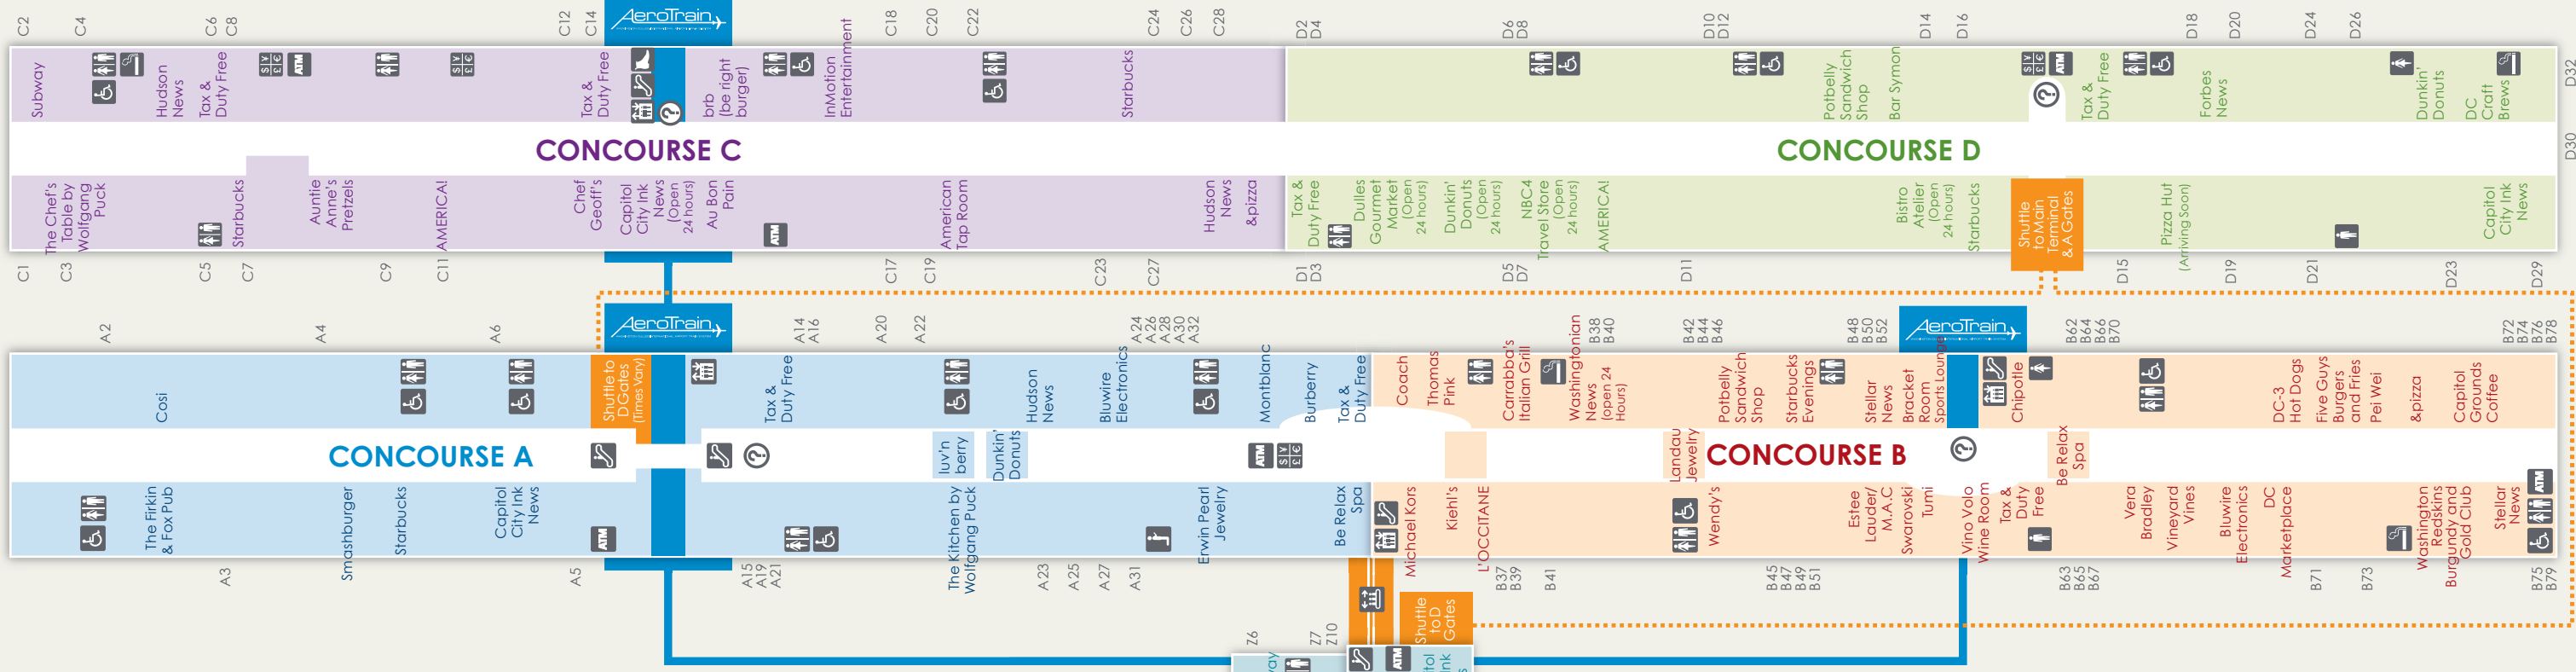

This map is not to scale. 08/28/17

Managed by MARKETPLACE DEVELOPMENT

- Restrooms
- Restrooms - Handicapped
- Currency Exchange & Business Center
- ATM/Cash Machine
- Baggage Claim
- Chapel/Meditation Room
- Escalators
- Elevators
- Moving Walkways
- Ground Transportation Center
- Smoking Lounge
- Shoe Shine Stand
- To Security Checkpoints
- Information
- Shuttle Bus Path
- AeroTrain Path