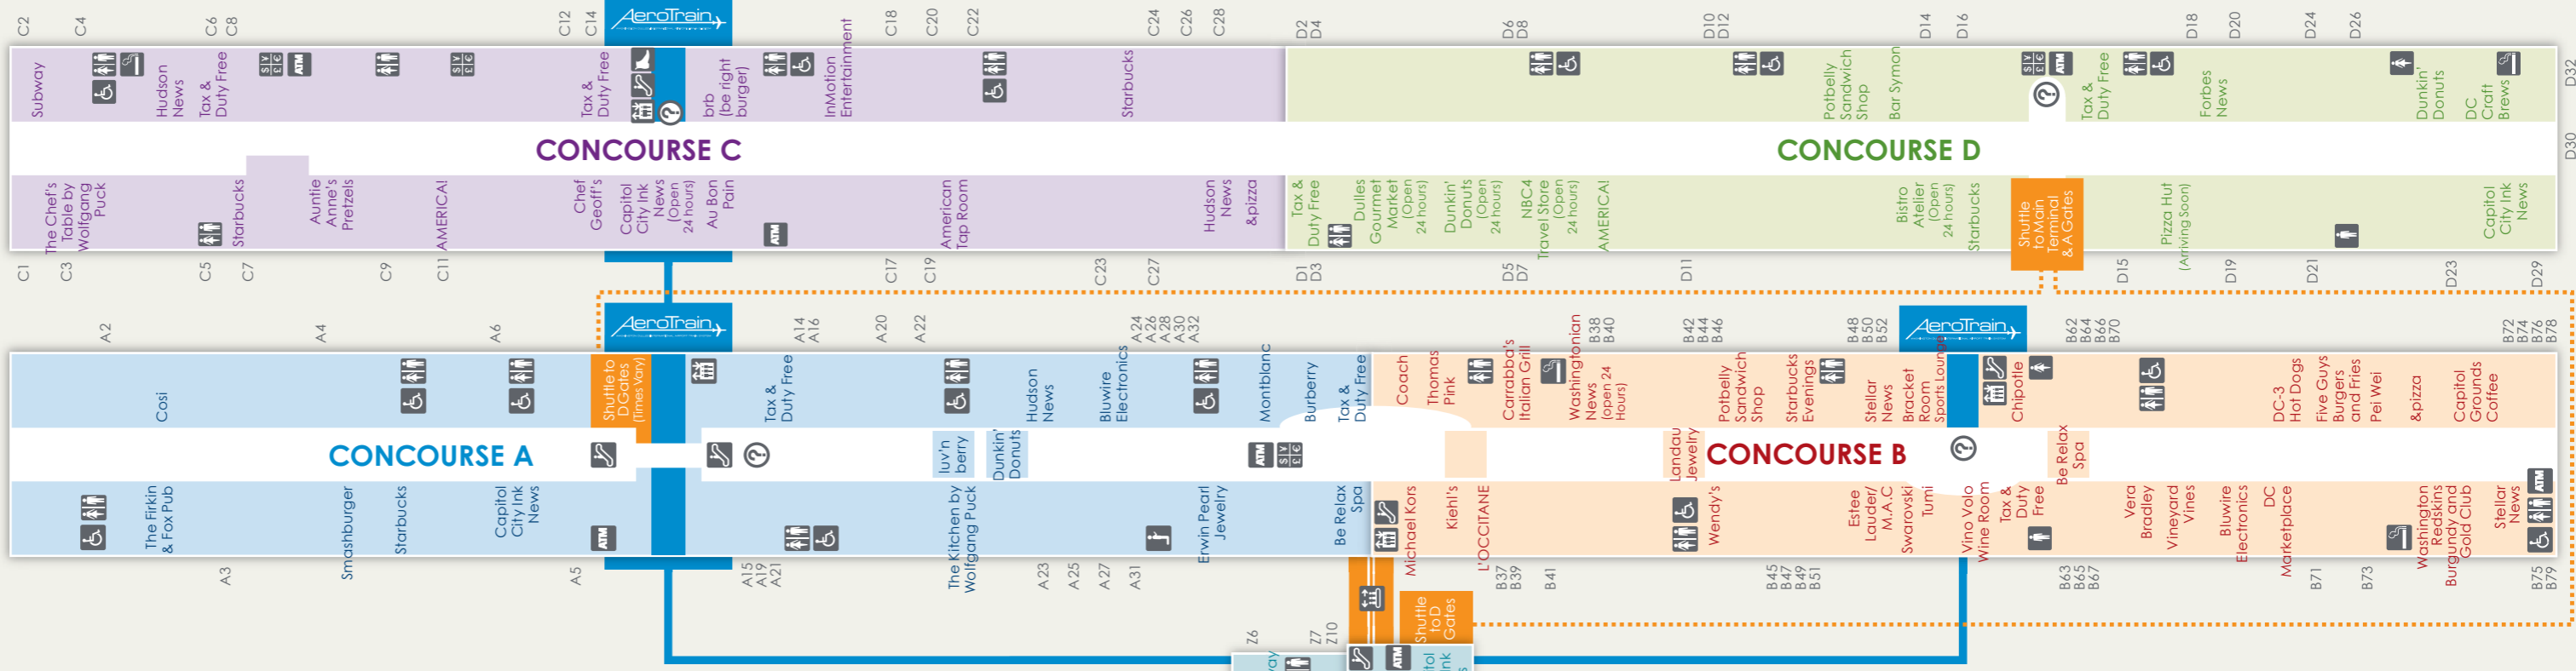

- **Concourse B**
- **SHOP**
- Be Relax Spa (Gate B64)
- Bluwire Electronics (Gate B71)
- Coach (Gate B37)
- DC Marketplace (Gate B71)
- Estee Lauder/M.A.C (Gate B52)
- Kiehls (Gate B37)
- Landau Jewelry (Gate B42)
- L'OCCITANE (Gate B37)
- Michael Kors (Gate B37)
- Stellar News (Gates B52 & B73)