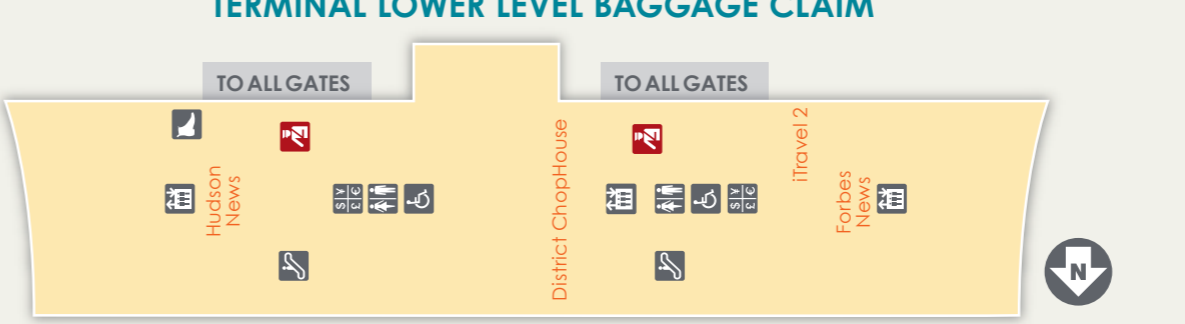

- Restrooms
- Restrooms - Handicapped
- Currency Exchange & Business Center
- ATM/Cash Machine
- Baggage Claim
- Chapel/Meditation Room
- Escalators
- Elevators
- Moving Walkways
- Ground Transportation Center
- Smoking Lounge
- Shoe Shine Stand
- To Security Checkpoints
- Information
- Shuttle Bus Path
- AeroTrain Path

Managed by
MARKETPLACE DEVELOPMENT

This map is not to scale.
08/28/17