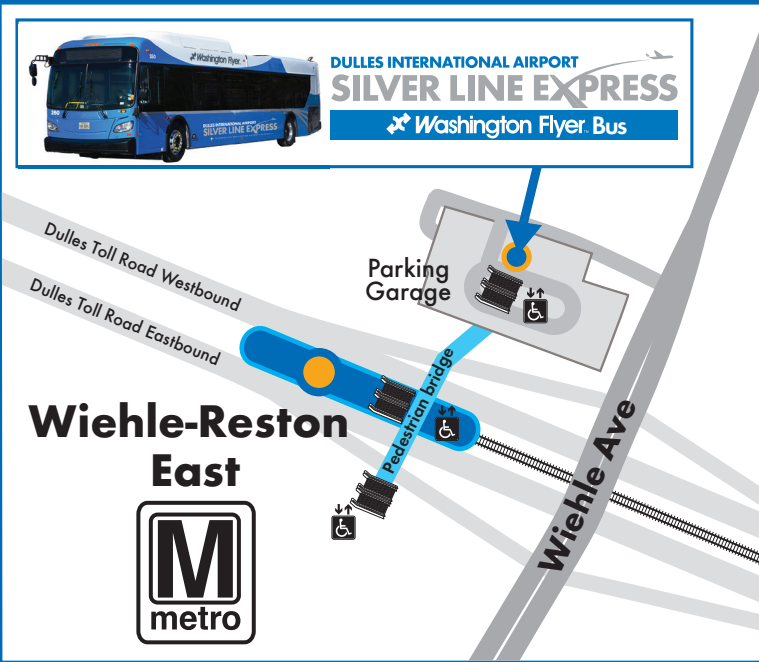

# DULLES INTERNATIONAL AIRPORT SILVER LINE EXPRESS

 Washington Flyer Bus

**Dulles International Airport  
Bus Location**

**Metrorail Station Bus Location**