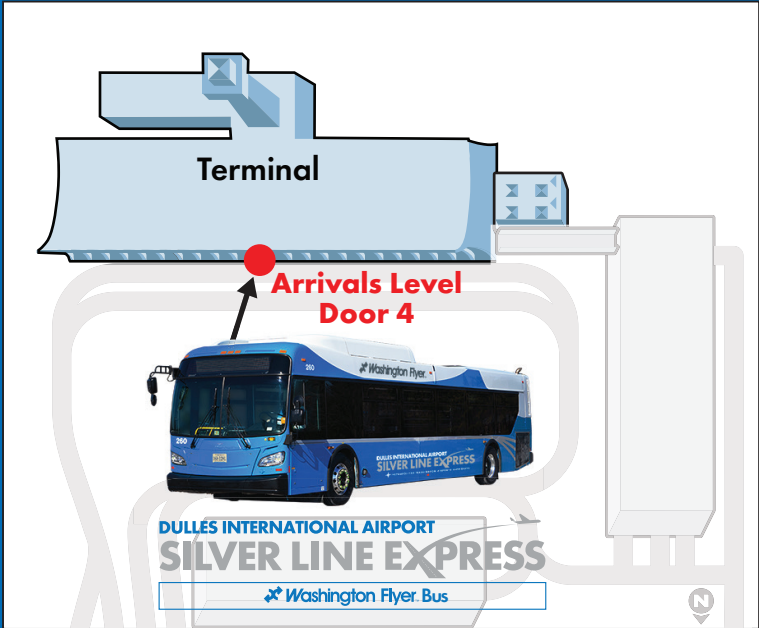

# DULLES INTERNATIONAL AIRPORT SILVER LINE EXPRESS

 Washington Flyer Bus

**Dulles International Airport  
Bus Location**

**Metrorail Station Bus Location**