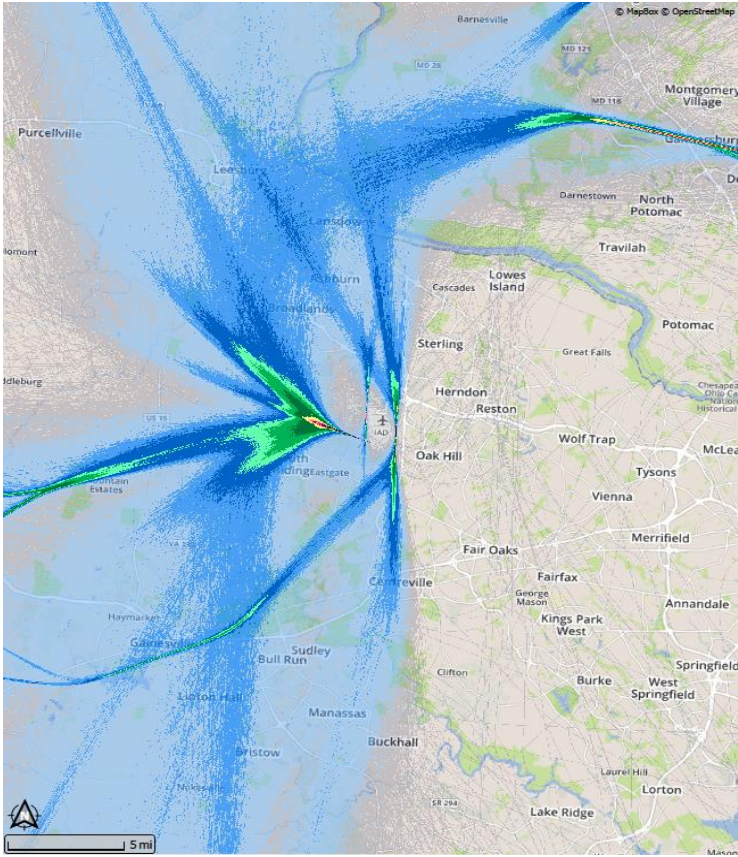

# Dulles International (IAD)

## Quarterly Track Density Plots – 2020 Departures

1<sup>st</sup> Quarter

3<sup>rd</sup> Quarter

2<sup>nd</sup> Quarter

4<sup>th</sup> Quarter