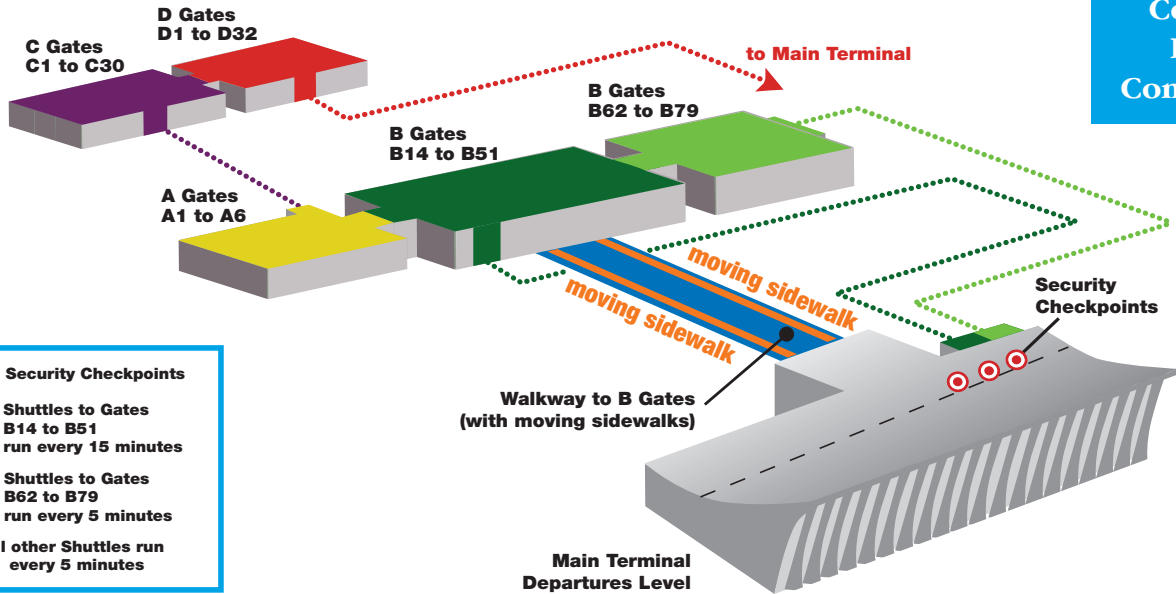

Concourse B Passenger Connection Map

📍 Security Checkpoints

..... Shuttles to Gates
B14 to B51
run every 15 minutes

..... Shuttles to Gates
B62 to B79
run every 5 minutes

All other Shuttles run
every 5 minutes